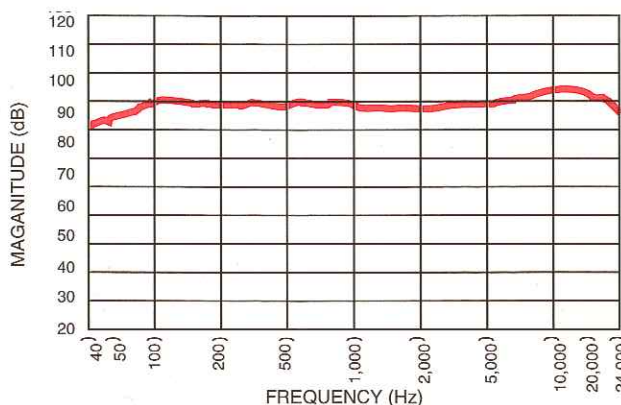

Designed primarily for the home studio, the RoKit offers KRK's innovative design and legendary sound at a reasonable price. Yet, even at this price point, KRK's signature sound, musicality, linear frequency response and high power-handling capabilities are maintained.

KRK developed the RoKit to be the finest sounding personal monitor on the market. Its components include a 6 1/2 inch proprietary polyvinyl, long-stroke woofer for extended low frequency response and a 1 inch silk tweeter for natural highs. The crossover, at 1.5 kHz ensures a smooth, virtually seamless, transition between the drivers. RoKit's unique enclosure shape and rigid cabinet provide minimal parallel

surfaces to reduce unwanted resonances and optimize linearity while improving low-end punch.

Standard video shielding, small size and weight contribute to the RoKits' ability to fit almost anywhere, eliminating limitations in monitor placement. At a price comparable to ordinary loudspeakers, the new RoKits offer remarkably accurate and more listenable reproduction of instruments and vocals for any musical style and application.